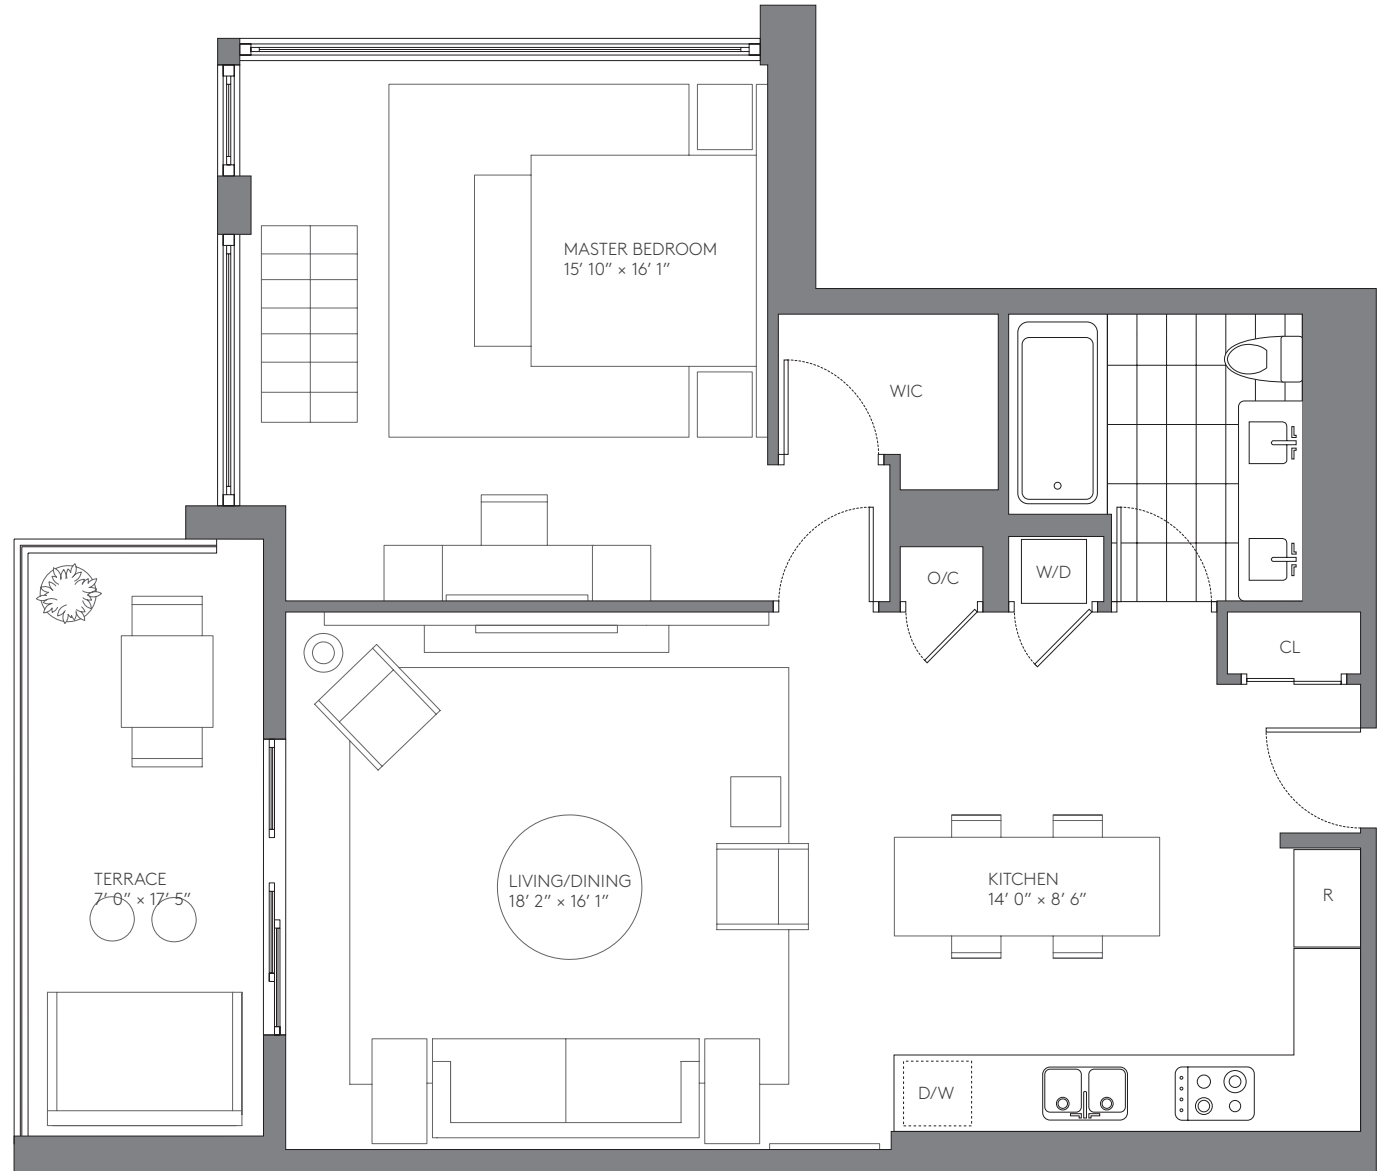

1

HOTEL & HOMES
SOUTH BEACH

1 BEDROOM, 1 BATHROOM

LINE	FLOORS	
08, 12, 16	9-15	
27	10-15	
04	12	
44	9	

AREA	SQ FT	SQ M
INTERIOR	939	87.2
TERRACE	118	11.0
TOTAL	1,057	98.2

1

HOTEL & HOMES SOUTH BEACH

1 BEDROOM, 1.5 BATHROOMS

LINE	FLOORS	
06, 10, 14, 18	9-15	
13	9-12	
31	9-15	

AREA	SQ FT	SQ M
INTERIOR	970	90.1
TERRACE	114	10.6
TOTAL	1,084	100.7

1

HOTEL & HOMES SOUTH BEACH

1 BEDROOM, 1 BATHROOM

RESIDENCES

921, 1021, 1121, 1221, 1421, 1521

AREA	SQ FT	SQ M
INTERIOR	1000	92.9
TERRACE	122	11.3
TOTAL	1,122	104.2

1

HOTEL & HOMES SOUTH BEACH

1 BEDROOM, 1 BATHROOM

RESIDENCES

907, 1007

AREA	SQ FT	SQ M
INTERIOR	951	88.3
TERRACE	116	10.8
TOTAL	1,067	99.1

1

HOTEL & HOMES
SOUTH BEACH

2 BEDROOMS, 2 BATHROOMS

RESIDENCES

920, 1020, 1120, 1220, 1420, 1520

AREA	SQ FT	SQ M
INTERIOR	1,481	137.6
TERRACES	128	11.9
TOTAL	1,609	149.5

1

HOTEL & HOMES SOUTH BEACH