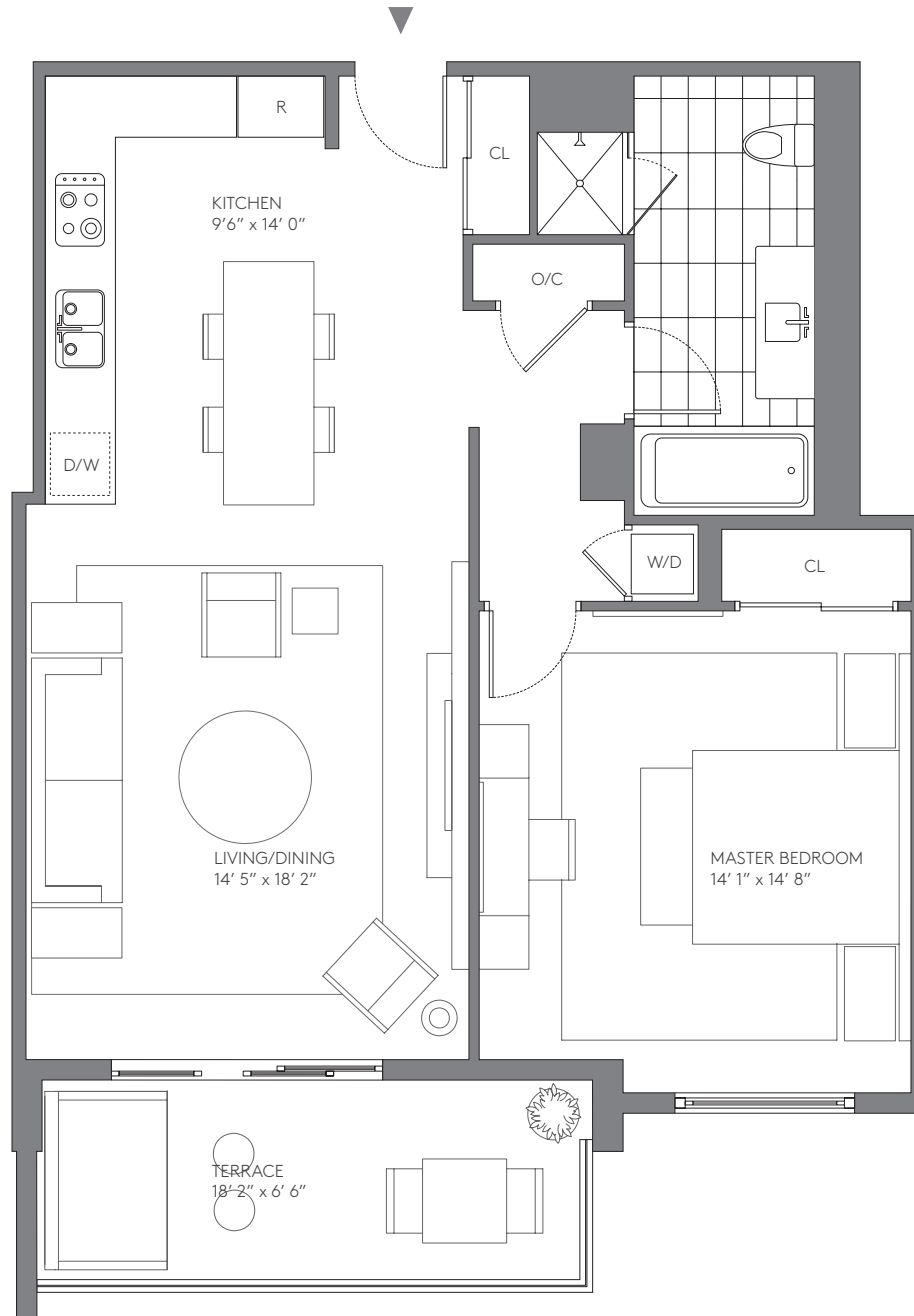

1

HOTEL & HOMES
SOUTH BEACH

1 BEDROOM, 1 BATHROOM

LINE	FLOORS	
08, 12, 16	9-15	
27	10-15	
04	12	
44	9	

AREA	SQ FT	SQ M
INTERIOR	939	87.2
TERRACE	118	11.0
TOTAL	1,057	98.2

1

HOTEL & HOMES SOUTH BEACH

1 BEDROOM, 1.5 BATHROOMS

LINE	FLOORS	
06, 10, 14, 18	9-15	
13	9-12	
31	9-15	

AREA	SQ FT	SQ M
INTERIOR	970	90.1
TERRACE	114	10.6
TOTAL	1,084	100.7

1

HOTEL & HOMES SOUTH BEACH

1 BEDROOM, 1 BATHROOM

RESIDENCES

921, 1021, 1121, 1221, 1421, 1521

AREA	SQ FT	SQ M
INTERIOR	1000	92.9
TERRACE	122	11.3
TOTAL	1,122	104.2

1

HOTEL & HOMES SOUTH BEACH

1 BEDROOM, 1 BATHROOM

RESIDENCES

907, 1007

AREA	SQ FT	SQ M
INTERIOR	951	88.3
TERRACE	116	10.8
TOTAL	1,067	99.1

904, 1004, 1104, 1404, 1504

AREA	SQ FT	SQ M
INTERIOR	1,975	183.5
TERRACE	233	21.6
TOTAL	2,208	205.1