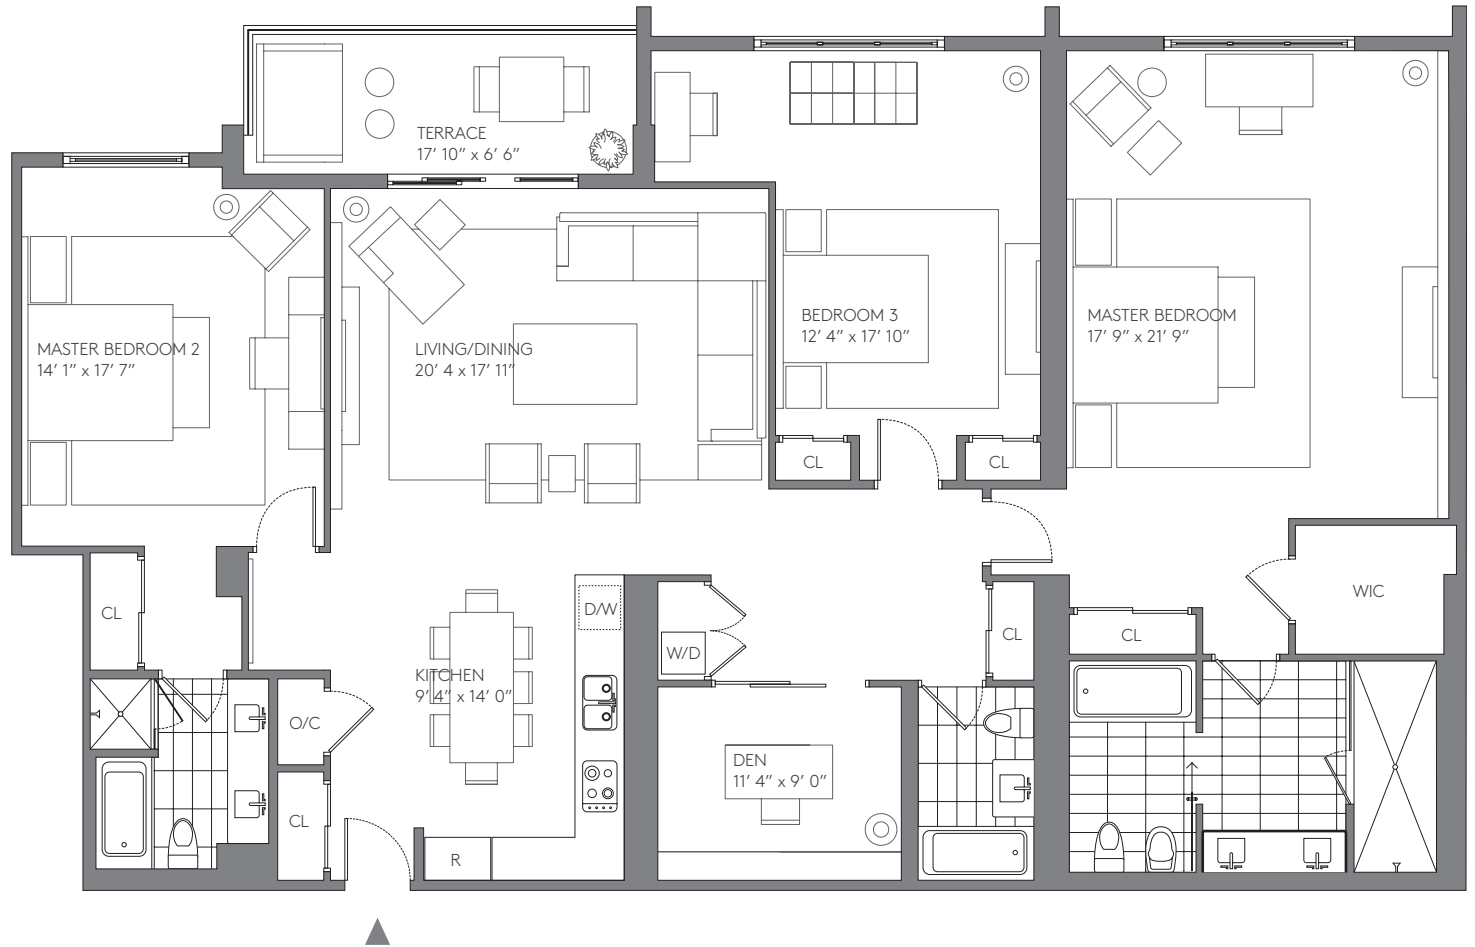

AREA	SQ FT	SQ M
INTERIOR	1000	92.9
TERRACE	122	11.3
TOTAL	1,122	104.2

1

HOTEL & HOMES SOUTH BEACH

1 BEDROOM, 1 BATHROOM

RESIDENCES

907, 1007

AREA	SQ FT	SQ M
INTERIOR	951	88.3
TERRACE	116	10.8
TOTAL	1,067	99.1

1

HOTEL & HOMES
SOUTH BEACH

2 BEDROOMS, 2 BATHROOMS

RESIDENCES

920, 1020, 1120, 1220, 1420, 1520

AREA	SQ FT	SQ M
INTERIOR	1,481	137.6
TERRACES	128	11.9
TOTAL	1,609	149.5

1

HOTEL & HOMES SOUTH BEACH

3 BEDROOMS + DEN, 3 BATHROOMS

RESIDENCES

1415, 1515

AREA	SQ FT	SQ M
INTERIOR	2,434	226.1
TERRACE	126	11.7
TOTAL	2,560	237.8

1

HOTEL & HOMES SOUTH BEACH

3 BEDROOMS + DEN, 3 BATHROOMS

RESIDENCES

904, 1004, 1104, 1404, 1504

AREA	SQ FT	SQ M
INTERIOR	1,975	183.5
TERRACE	233	21.6
TOTAL	2,208	205.1