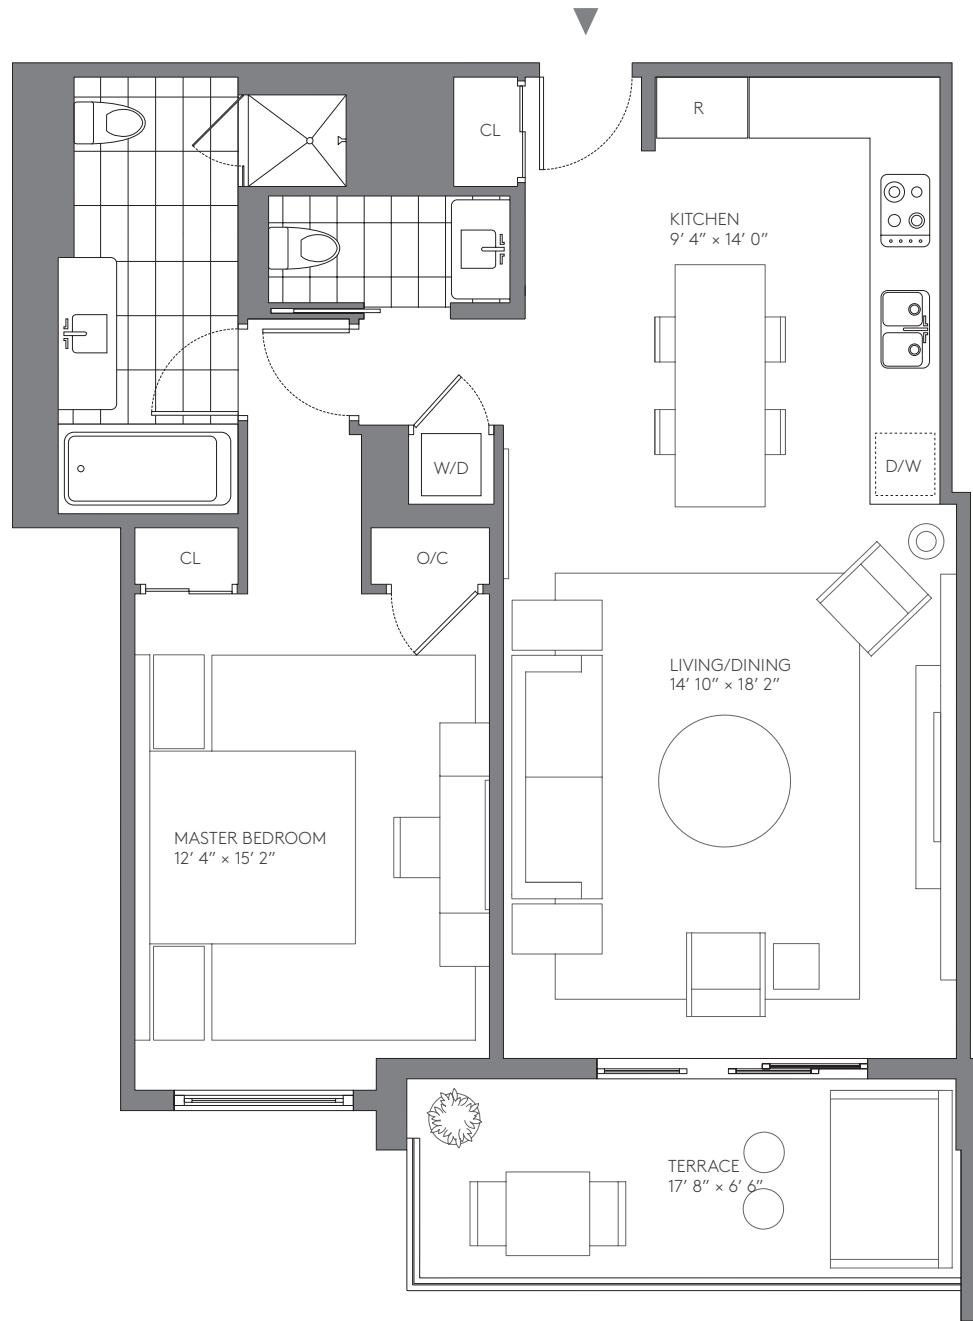

1

HOTEL & HOMES
SOUTH BEACH

1 BEDROOM, 1 BATHROOM

LINE	FLOORS	
08, 12, 16	9-15	
27	10-15	
04	12	
44	9	

AREA	SQ FT	SQ M
INTERIOR	939	87.2
TERRACE	118	11.0
TOTAL	1,057	98.2

1

HOTEL & HOMES SOUTH BEACH

1 BEDROOM, 1.5 BATHROOMS

LINE	FLOORS	
06, 10, 14, 18	9-15	
13	9-12	
31	9-15	

AREA	SQ FT	SQ M
INTERIOR	970	90.1
TERRACE	114	10.6
TOTAL	1,084	100.7

1

HOTEL & HOMES SOUTH BEACH

1 BEDROOM, 1 BATHROOM

RESIDENCES

921, 1021, 1121, 1221, 1421, 1521

AREA	SQ FT	SQ M
INTERIOR	1000	92.9
TERRACE	122	11.3
TOTAL	1,122	104.2

1

HOTEL & HOMES SOUTH BEACH

1 BEDROOM, 1 BATHROOM

RESIDENCES

907, 1007

AREA	SQ FT	SQ M
INTERIOR	951	88.3
TERRACE	116	10.8
TOTAL	1,067	99.1

904, 1004, 1104, 1404, 1504

AREA	SQ FT	SQ M
INTERIOR	1,975	183.5
TERRACE	233	21.6
TOTAL	2,208	205.1