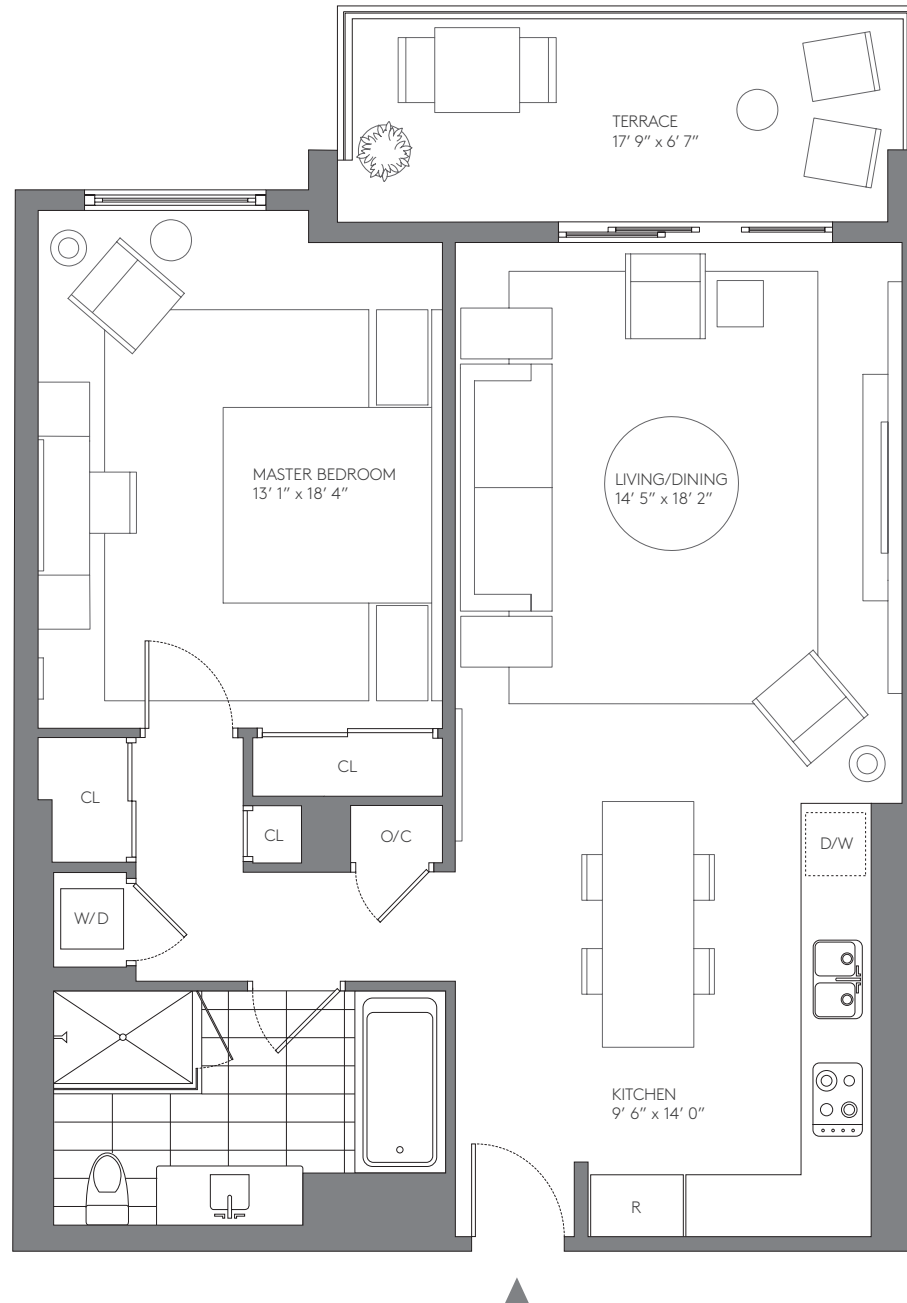

1

HOTEL & HOMES
SOUTH BEACH

1 BEDROOM, 1 BATHROOM

LINE	FLOORS	
08, 12, 16	9-15	
27	10-15	
04	12	
44	9	

AREA	SQ FT	SQ M
INTERIOR	939	87.2
TERRACE	118	11.0
TOTAL	1,057	98.2

1

HOTEL & HOMES SOUTH BEACH

1 BEDROOM, 1.5 BATHROOMS

LINE	FLOORS	
06, 10, 14, 18	9-15	
13	9-12	
31	9-15	

AREA	SQ FT	SQ M
INTERIOR	970	90.1
TERRACE	114	10.6
TOTAL	1,084	100.7

1

HOTEL & HOMES SOUTH BEACH

1 BEDROOM, 1 BATHROOM

RESIDENCES

921, 1021, 1121, 1221, 1421, 1521

AREA	SQ FT	SQ M
INTERIOR	1000	92.9
TERRACE	122	11.3
TOTAL	1,122	104.2

1

HOTEL & HOMES SOUTH BEACH

1 BEDROOM, 1 BATHROOM

RESIDENCES

907, 1007

AREA	SQ FT	SQ M
INTERIOR	951	88.3
TERRACE	116	10.8
TOTAL	1,067	99.1

1

HOTEL & HOMES
SOUTH BEACH

2 BEDROOMS, 2 BATHROOMS

RESIDENCES

920, 1020, 1120, 1220, 1420, 1520

AREA	SQ FT	SQ M
INTERIOR	1,481	137.6
TERRACES	128	11.9
TOTAL	1,609	149.5

1

HOTEL & HOMES SOUTH BEACH